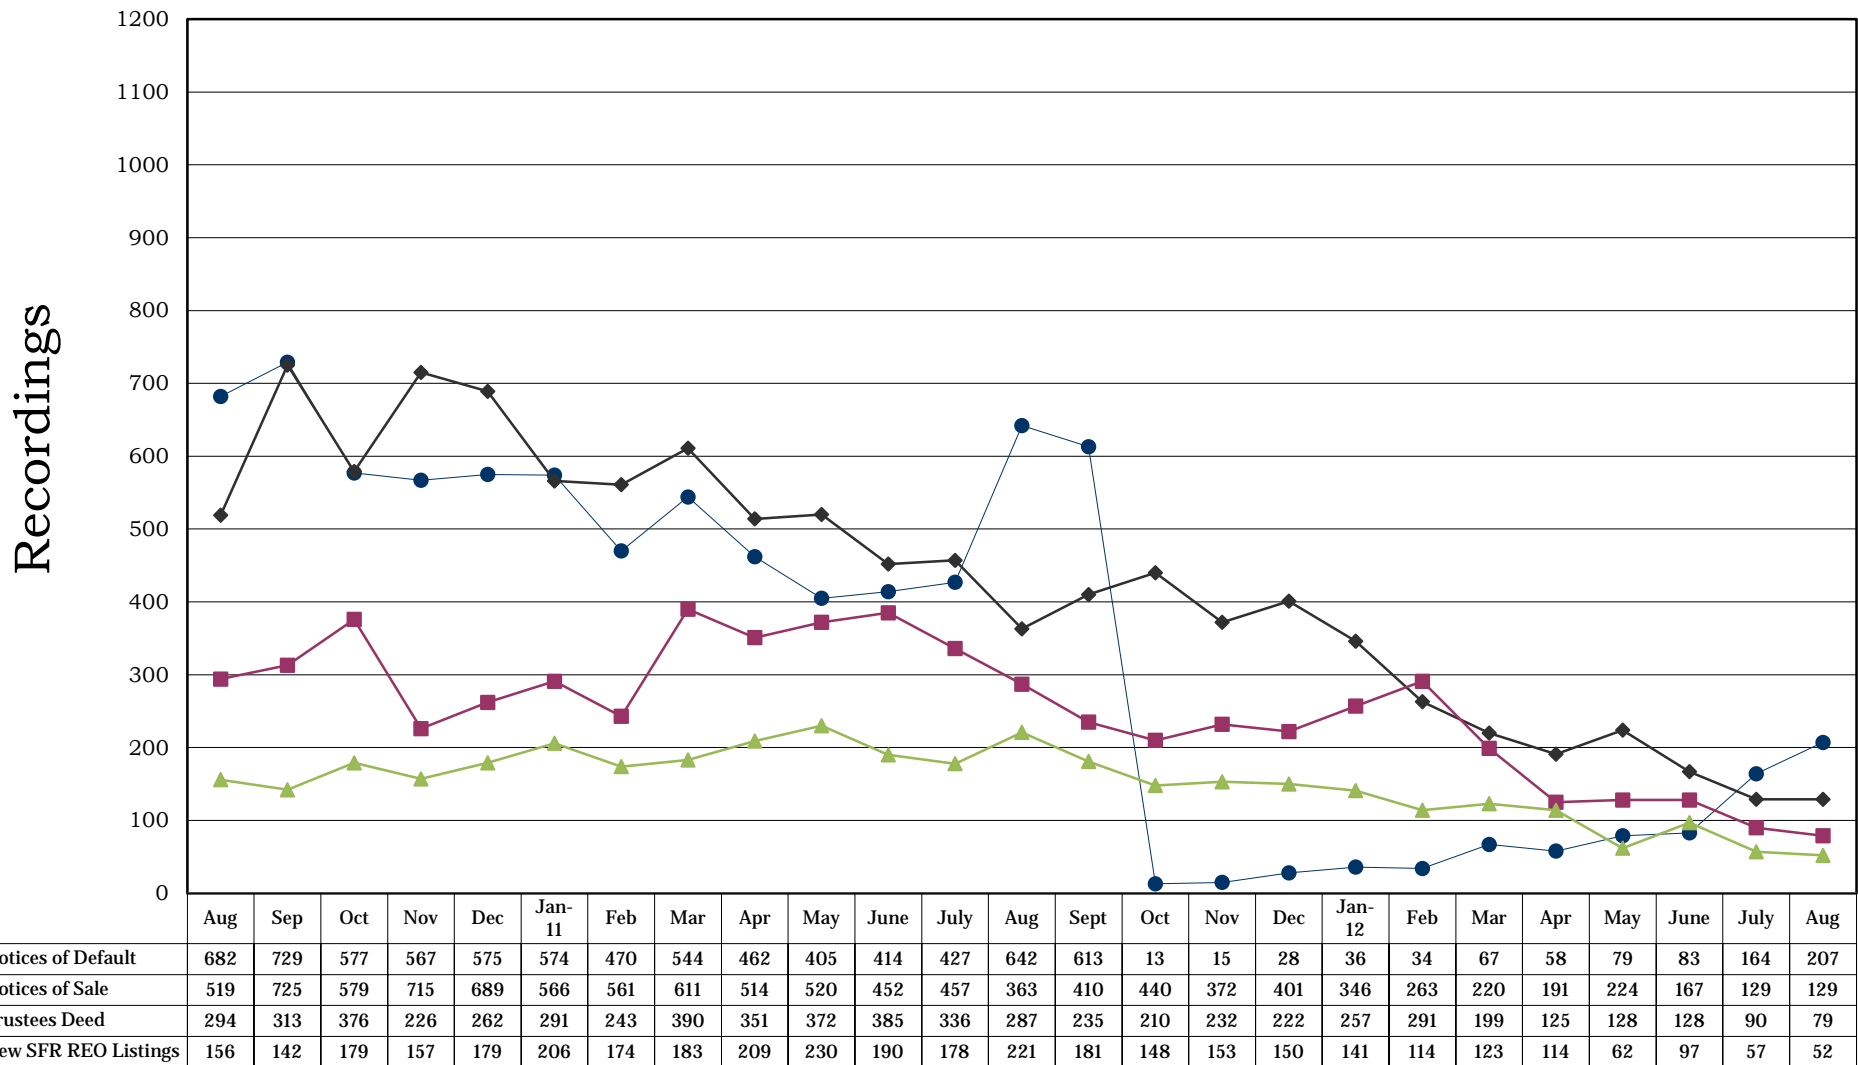

**Washoe County Recording Statistics**  
**August 2010- August 2012**  
**All Notices of Default, Notices of Sale, Trustees Deed Filings &**  
**New SFR REO Listings**  
*(Recordings Include All Deeds of Trust - Residential & Commercial Combined)*

\*Sources: Washoe County Recorder's Office and NNRMLS. Ticor does not guarantee the accuracy of this data. This is for informational purposes only and is intended to view the general market trend in Washoe County.